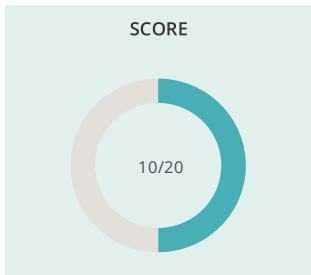

1. Result

2. List of questions

Microsoft 365 Collaborative Tools

Number	I.D.	Question	Time spent	Score
1	PCO365EN0076		12s	1/1
2	PCO365EN0382		1:25	0/1
3	PCO365EN0027		47s	1/1
4	PCO365EN0383		34s	0/1
5	PCO365EN0272		32s	1/1
6	PCO365EN0374		13s	1/1
7	PCO365EN0016		36s	1/1
8	PCO365EN0380		1:18	0/1
9	PCO365EN0381		10s	1/1
10	PCO365EN0379		22s	0/1
11	PCO365EN0099		42s	0/1
12	PCO365EN0384		29s	1/1
13	PCO365EN0002		8s	0/1
14	PCO365EN0040		37s	1/1
15	PCO365EN0005		36s	0/1
16	PCO365EN0105		27s	0/1
17	PCO365EN0070		16s	1/1
18	PCO365EN0045		29s	0/1
19	PCO365EN0320		16s	1/1
20	PCO365EN0127		12s	0/1