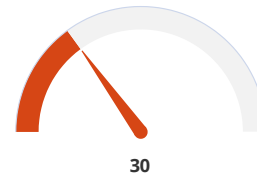

Results report

Alphanumerical Data Entry Test - Canadian Context

Score: 34/100
Test date: July 13, 2023

2. List of questions

Entering coordinates

Precision : 97%

● Correct
● Incorrect

Speed