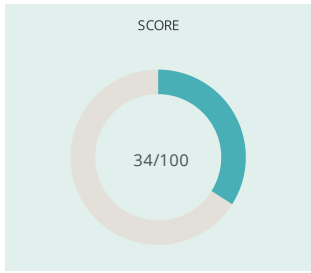

Results report

Alphanumerical Data Entry Test - Canadian Context

Score: 34/100
Test date: July 13, 2023

2. List of questions

Entering coordinates

Precision : 97%

● Correct
● Incorrect

Speed

Candidate's answer

Entering personal information

Precision : 97%

● Correct
● Incorrect

Speed

Candidate's answer